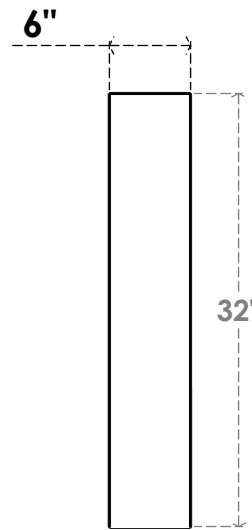

ITEM NUMBER: BRCPC060X20000X32000TRA

6"W X 20"D X 32"H TRADITIONAL ARCHITECTURAL GRADE PVC CLOSED KNEE BRACE

SIDE PROFILE

FRONT PROFILE

ISOMETRIC

EKENA MILLWORK
2300 WEST MAIN ST.
CLARKSVILLE, TX 75426
TOLL FREE: 866-607-0453
WWW.EKENAMILLWORK.COM