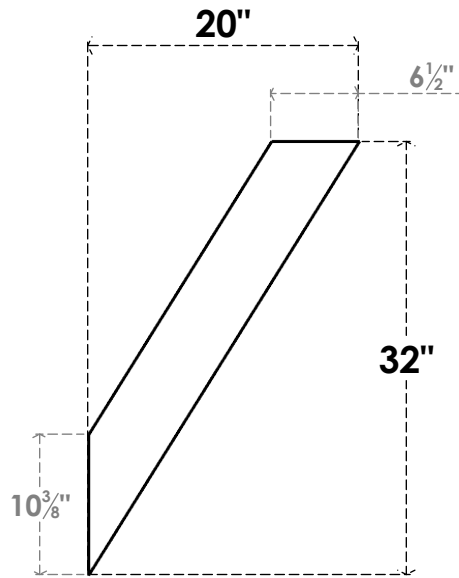

ITEM NUMBER: BRCPC060X20000X32000TRA

6"W X 20"D X 32"H TRADITIONAL ARCHITECTURAL GRADE PVC CLOSED KNEE BRACE

SIDE PROFILE

FRONT PROFILE

ISOMETRIC

EKENA MILLWORK
2300 WEST MAIN ST.
CLARKSVILLE, TX 75426
TOLL FREE: 866-607-0453
WWW.EKENAMILLWORK.COM